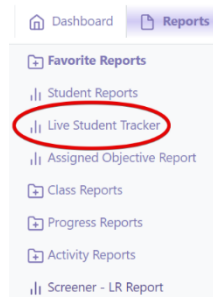

There are three ways to access the Live student Tracker.

From the Reports Tab

Go to Reports, Select Live Student Tracker

From Teacher Summary Dashboard

From Class Dashboards

1. Select Teacher Dashboard from the Teacher Summary Dashboard