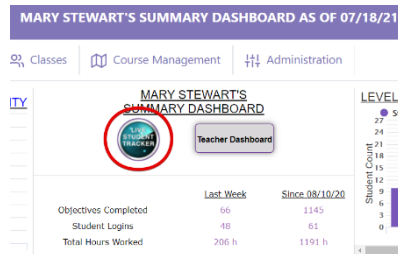

There are three ways to access the Live student Tracker.

From the Reports Tab

Go to Reports, Select Live Student Tracker

From Teacher Summary Dashboard

From Class Dashboards

1. Select Teacher Dashboard from the Teacher Summary Dashboard