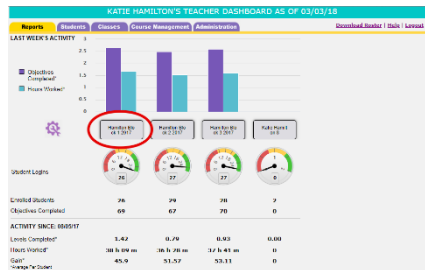

2. Select a Class

3. Select the Live Student Tracker Icon