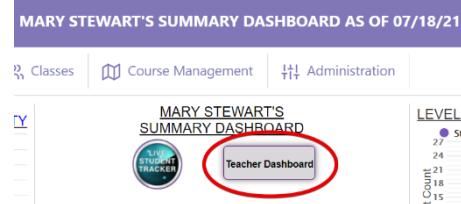

There are three ways to access the Live student Tracker.

From the Reports Tab

Go to Reports, Select Live Student Tracker

From Teacher Summary Dashboard

From Class Dashboards

1. Select Teacher Dashboard from the Teacher Summary Dashboard