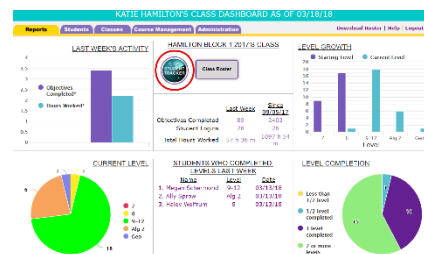

For a video overview of the Live Student Tracker, visit <https://ascendmath.com/live-student-tracker/>.