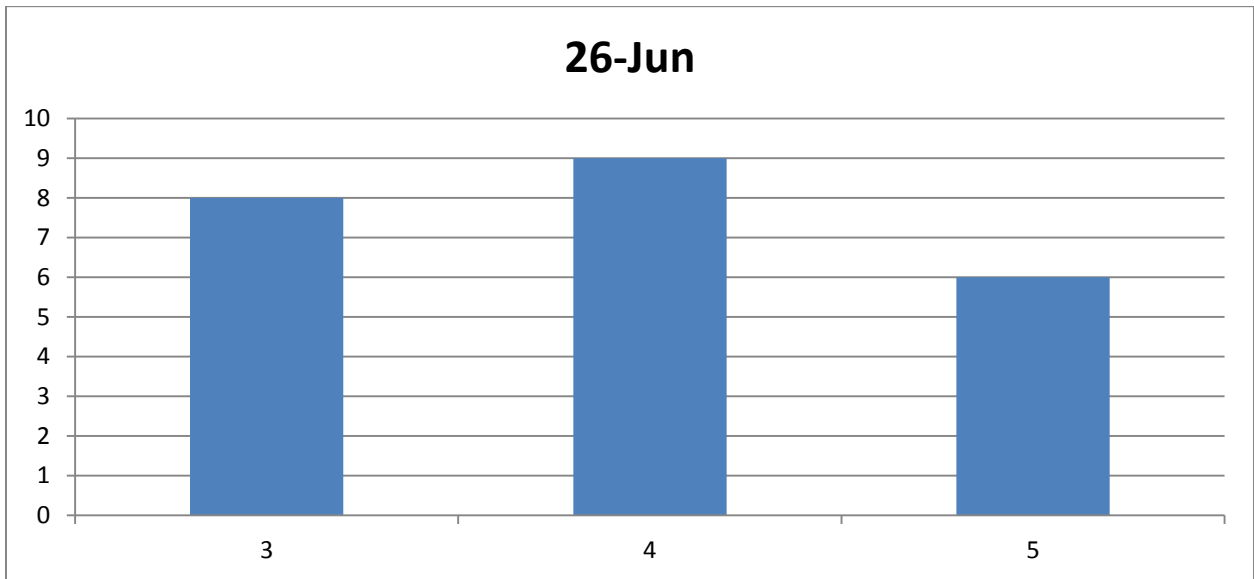

Grade 5

Total Number of Active Students	Average Objectives Completed	Avg Pre Test	Avg Post Test	Avg Gain	Total Hours Worked	Avg Time per Student
15	26	68.55%	89.81%	22.00%	154	10.3 hours

Level	9-Jun	26-Jun
3	10	8
4	8	9
5	5	6