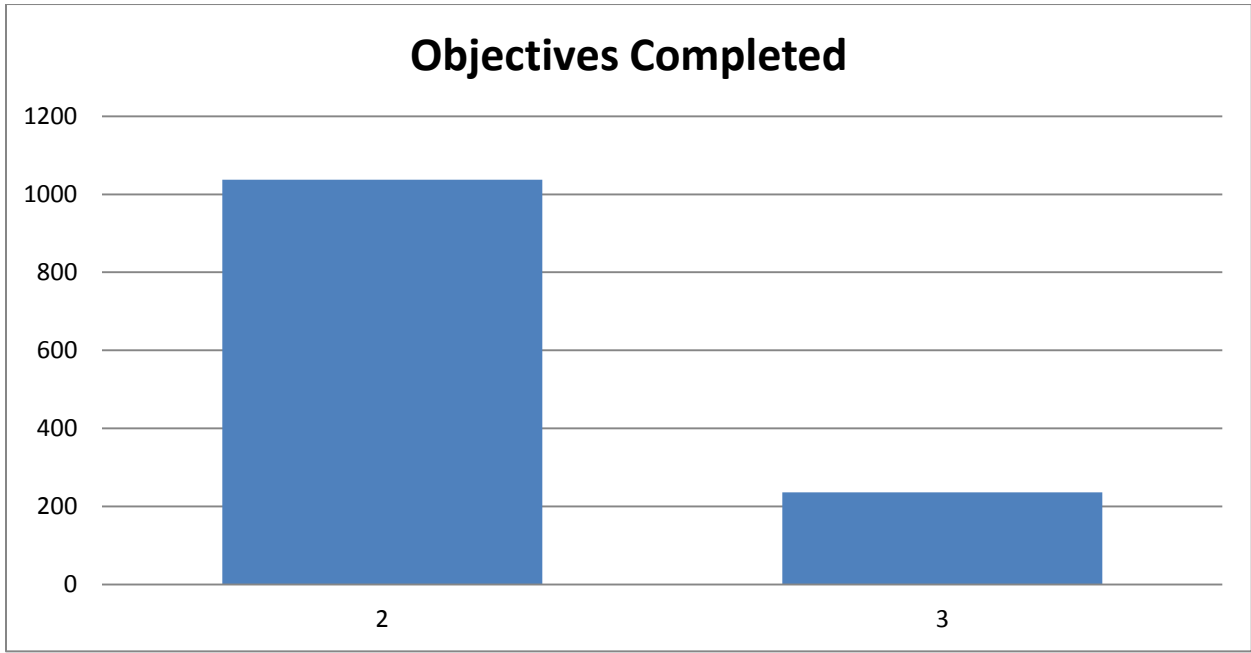

Grade 2

Total Number of Active Students	Avg Pre Test	Avg Post Test	Avg Gain	Total Hours Worked	Avg Time per Student
53	56.72%	90.63%	32.58%	902	17 hours