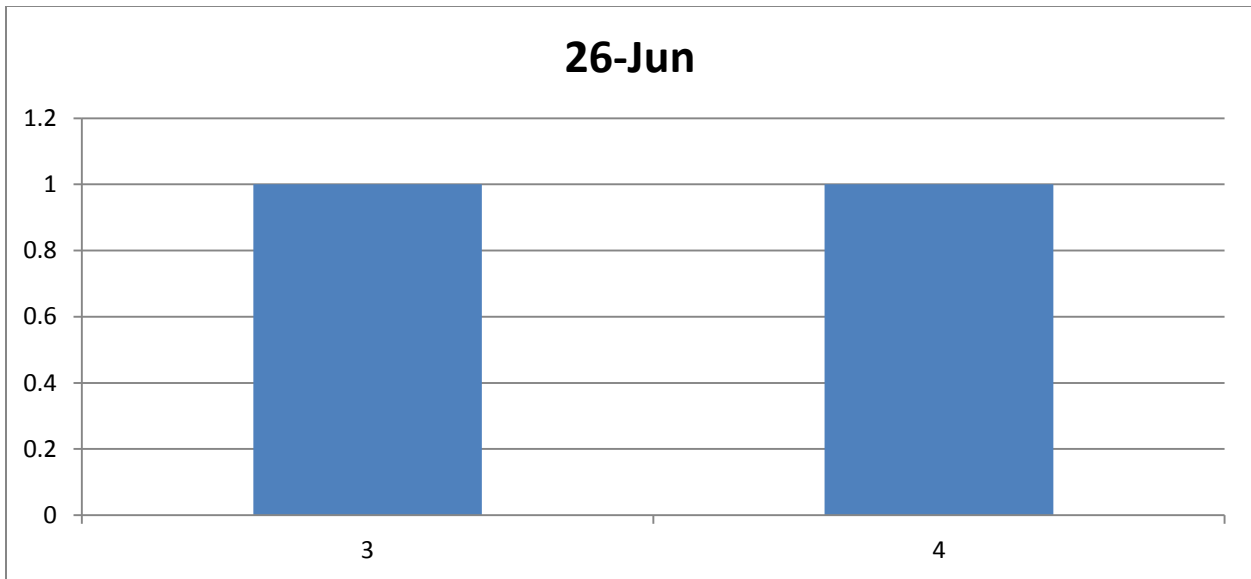

Grade 3

Total Number of Active Students	Average Objectives Completed	Avg Pre Test	Avg Post Test	Avg Gain	Total Hours Worked	Avg Time per Student
1	34	82.30%	89.73%	7.47%	21	21 hours

Level	9-Jun	26-Jun
3	2	1
4	0	1