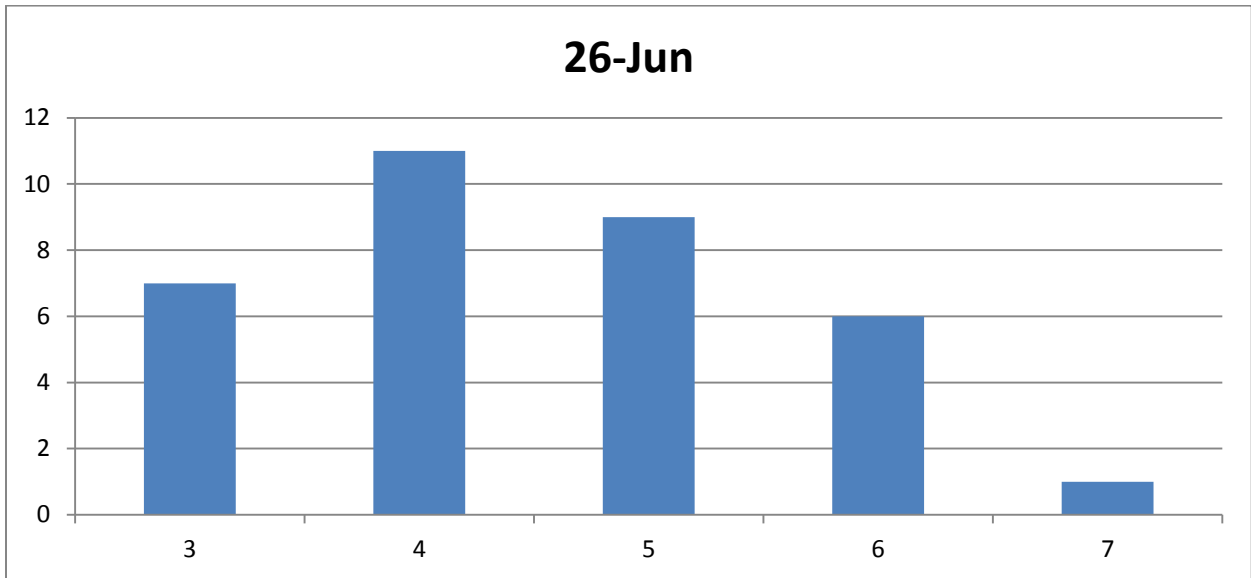

Grade 7

Total Number of Active Students	Average Objectives Completed	Avg Pre Test	Avg Post Test	Avg Gain	Total Hours Worked	Avg Time per Student
26	58	66.40%	89.56%	23.17%	430	16.5 hours

Level	9-Jun	26-Jun
3	18	7
4	7	11
5	5	9
6	3	6
7	1	1