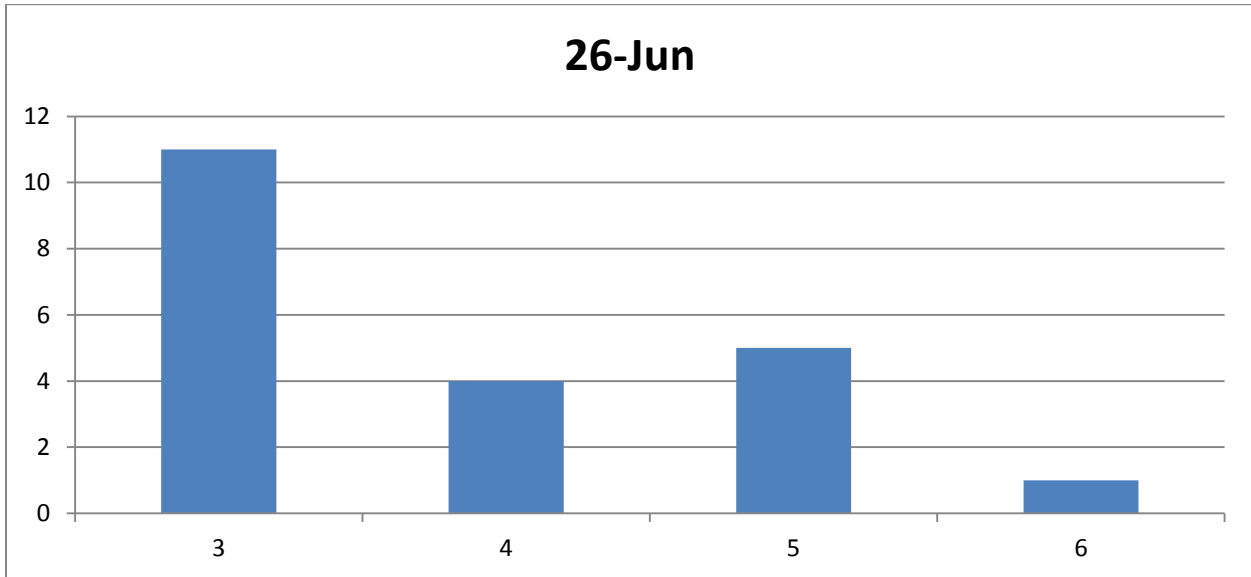

Grade 6

Total Number of Active Students	Average Objectives Completed	Avg Pre Test	Avg Post Test	Avg Gain	Total Hours Worked	Avg Time per Student
15	30	69.90%	90.75%	20.86%	146	10 hours

Level	9-Jun	26-Jun
3	12	11
4	4	4
5	4	5
6	1	1