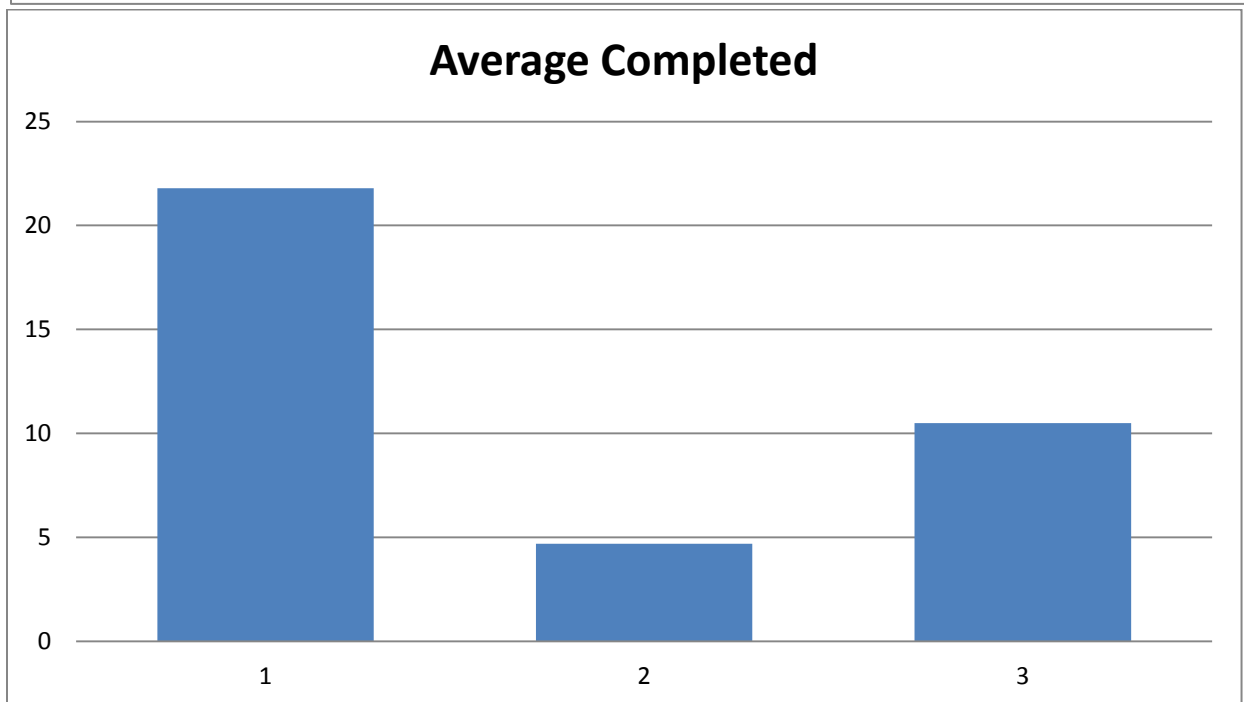

East Chicago Summer Program Results

June 9th – June 26th

Kindergarten

Total Number of Active Students	Total Hours Worked	Avg Time per Student
18	186	10.3 hours

Grade 1

Total Number of Active Students	Total Hours Worked	Avg Time per Student
53	670	12.6 hours