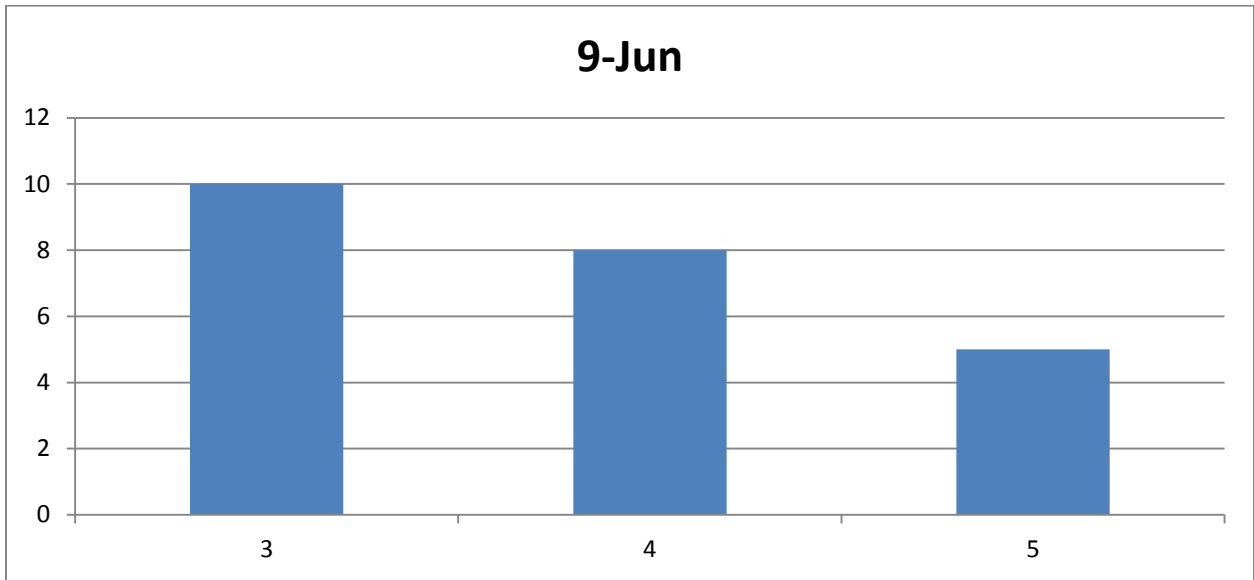

Grade 5

Total Number of Active Students	Average Objectives Completed	Avg Pre Test	Avg Post Test	Avg Gain	Total Hours Worked	Avg Time per Student
15	26	68.55%	89.81%	22.00%	154	10.3 hours

Level	9-Jun	26-Jun
3	10	8
4	8	9
5	5	6