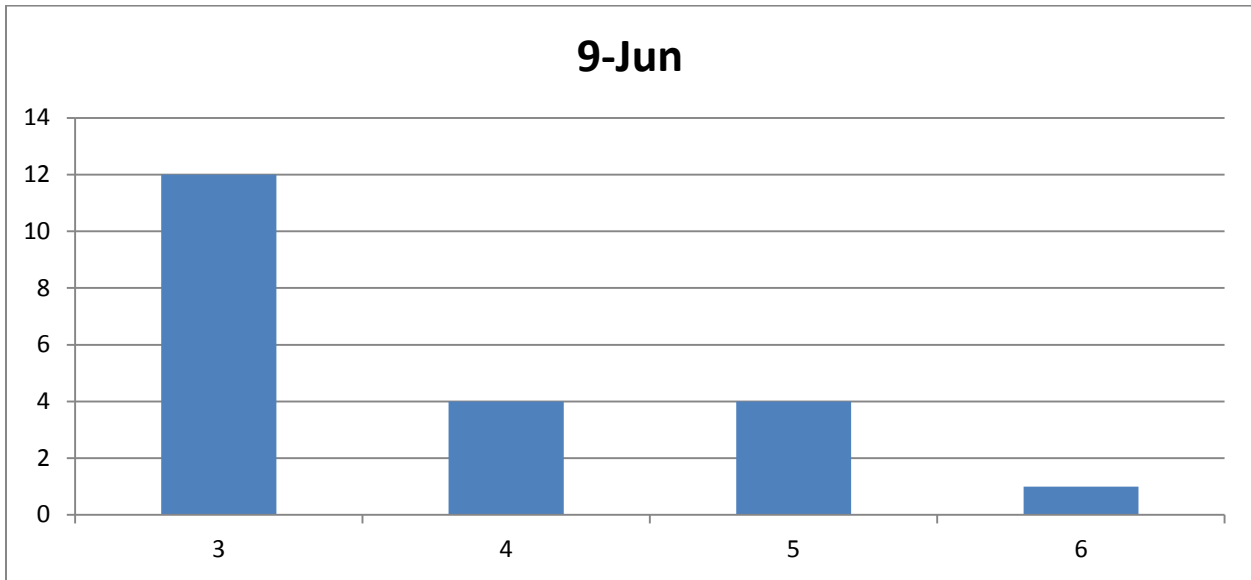

Grade 6

Total Number of Active Students	Average Objectives Completed	Avg Pre Test	Avg Post Test	Avg Gain	Total Hours Worked	Avg Time per Student
15	30	69.90%	90.75%	20.86%	146	10 hours

Level	9-Jun	26-Jun
3	12	11
4	4	4
5	4	5
6	1	1