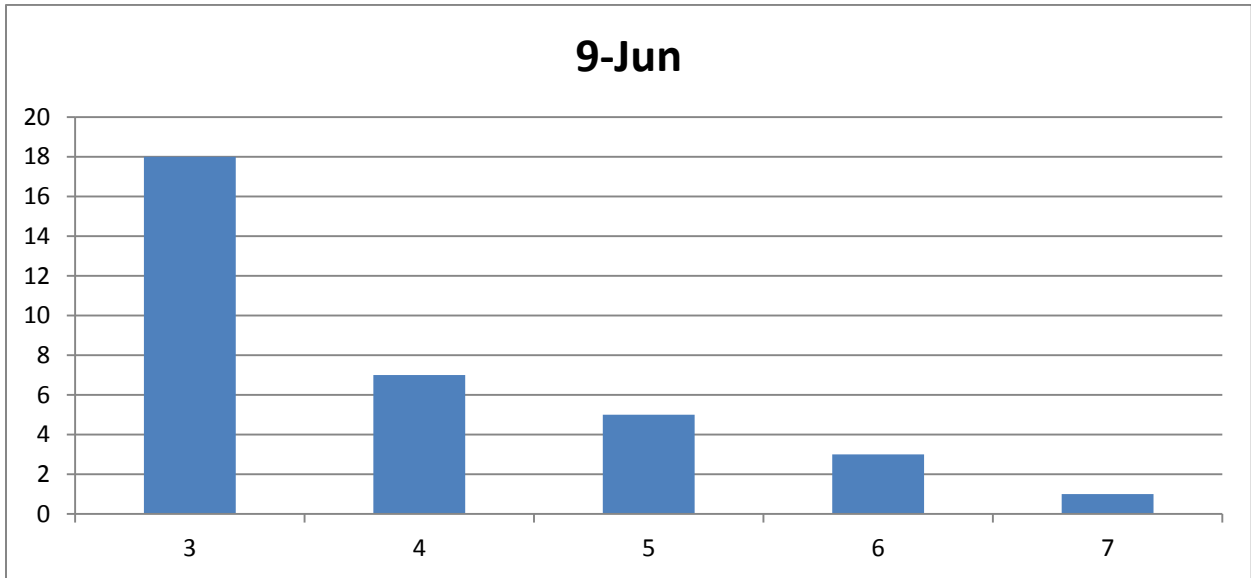

Grade 7

Total Number of Active Students	Average Objectives Completed	Avg Pre Test	Avg Post Test	Avg Gain	Total Hours Worked	Avg Time per Student
26	58	66.40%	89.56%	23.17%	430	16.5 hours

Level	9-Jun	26-Jun
3	18	7
4	7	11
5	5	9
6	3	6
7	1	1