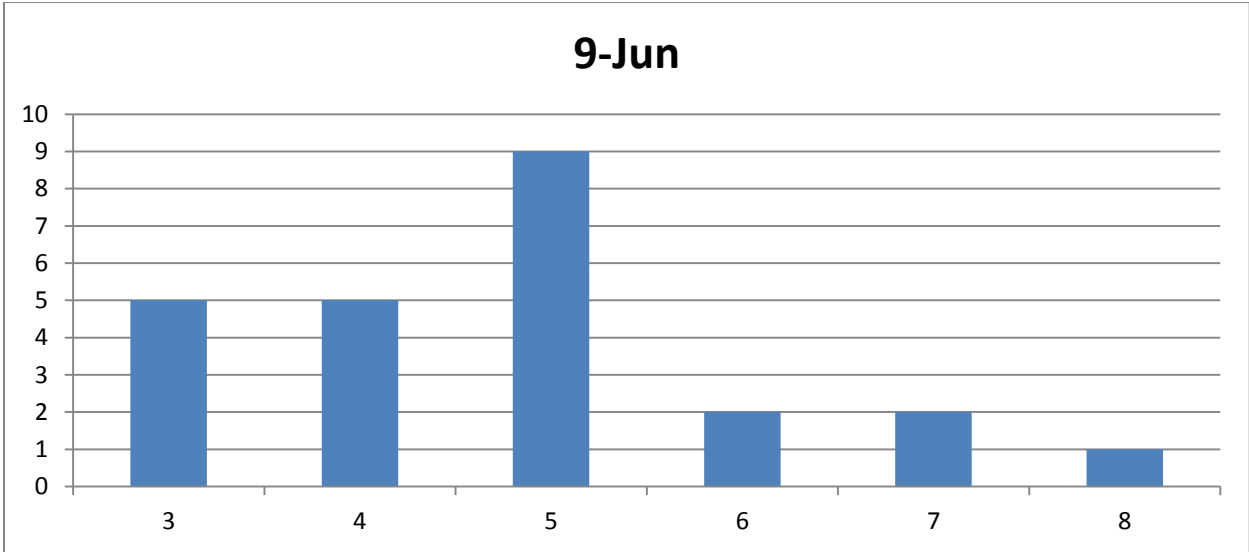

Grade 8

Total Number of Active Students	Average Objectives Completed	Avg Pre Test	Avg Post Test	Avg Gain	Total Hours Worked	Avg Time per Student
18	68	61.70%	90.37%	28.39%	311	17.3 hours

Level	9-Jun	26-Jun
3	5	0
4	5	6
5	9	3
6	2	9
7	2	5
8	1	1