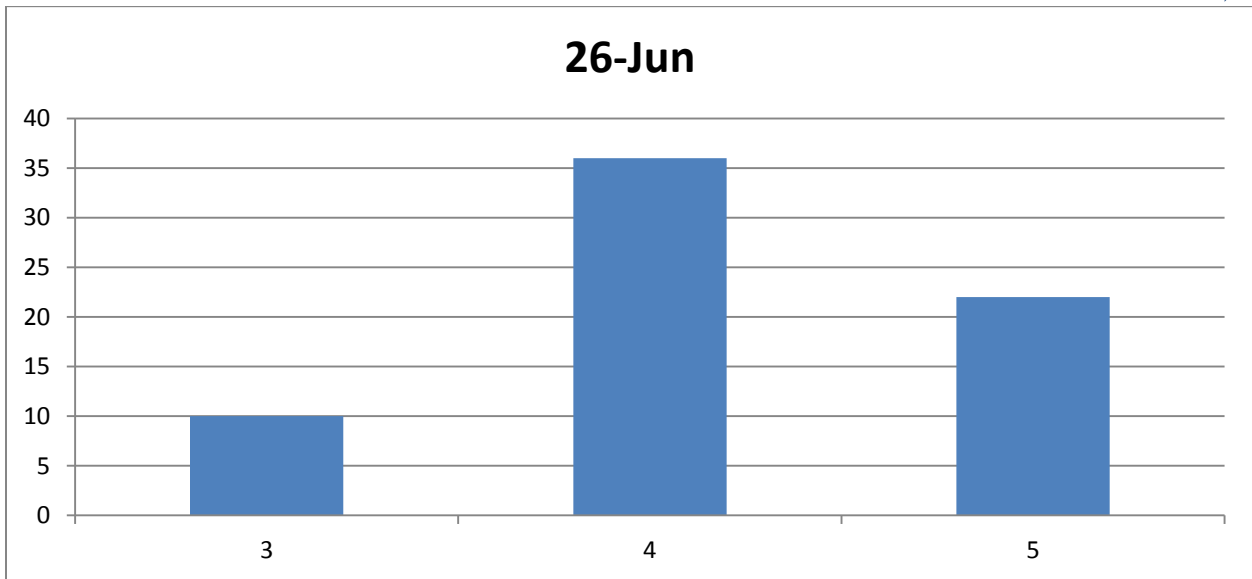

Grade 4

Total Number of Active Students	Average Objectives Completed	Avg Pre Test	Avg Post Test	Avg Gain	Total Hours Worked	Avg Time per Student
62	55	62.68%	89.56%	26.15%	1037	17.7 hours

Level	9-Jun	26-Jun
3	40	10
4	29	36
5	0	22