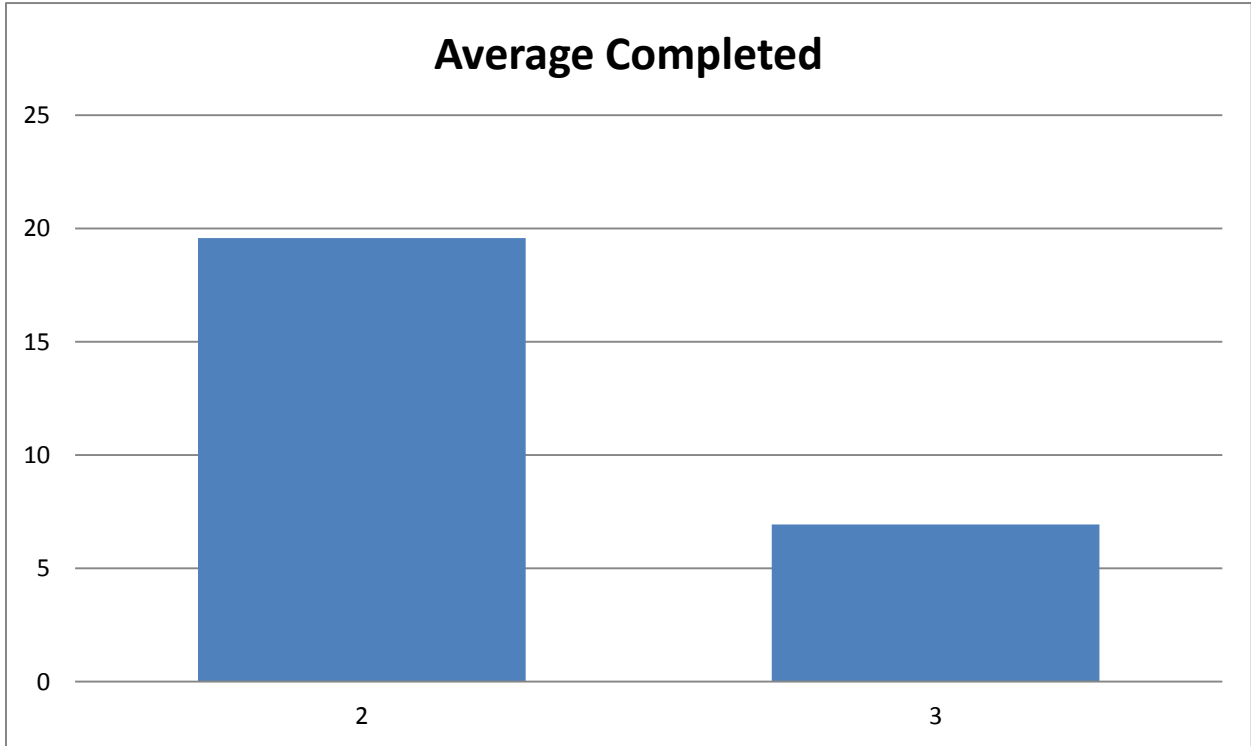

Grade 2

Total Number of Active Students	Avg Pre Test	Avg Post Test	Avg Gain	Total Hours Worked	Avg Time per Student
53	56.72%	90.63%	32.58%	902	17 hours