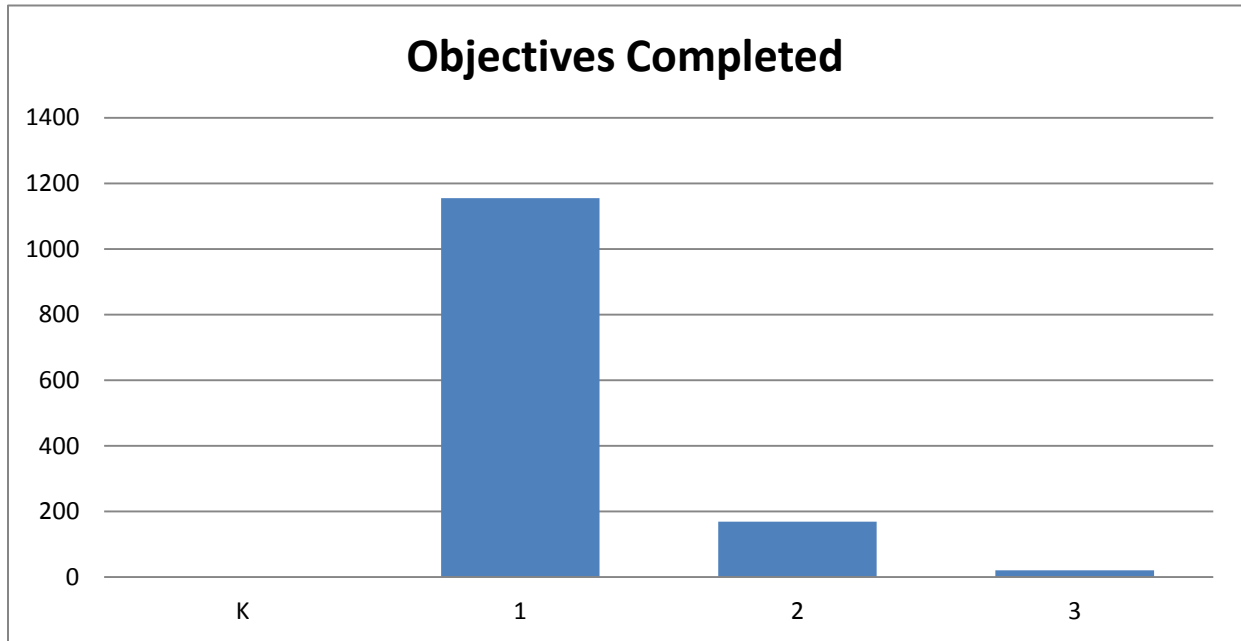

East Chicago Summer Program Results

June 9th – June 26th

Kindergarten

Total Number of Active Students	Total Hours Worked	Avg Time per Student
18	186	10.3 hours

Grade 1

Total Number of Active Students	Total Hours Worked	Avg Time per Student
53	670	12.6 hours