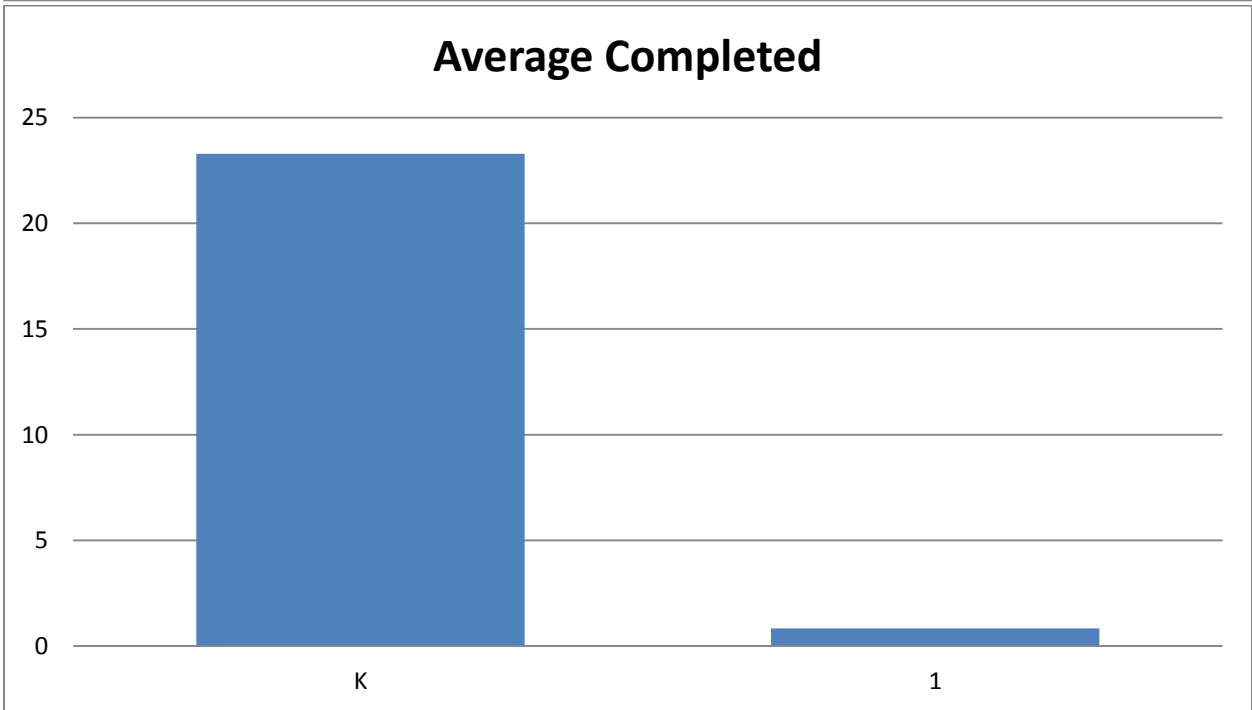

East Chicago Summer Program Results

June 9th – June 26th

Kindergarten

Total Number of Active Students	Total Hours Worked	Avg Time per Student
18	186	10.3 hours

Grade 1

Total Number of Active Students	Total Hours Worked	Avg Time per Student
53	670	12.6 hours