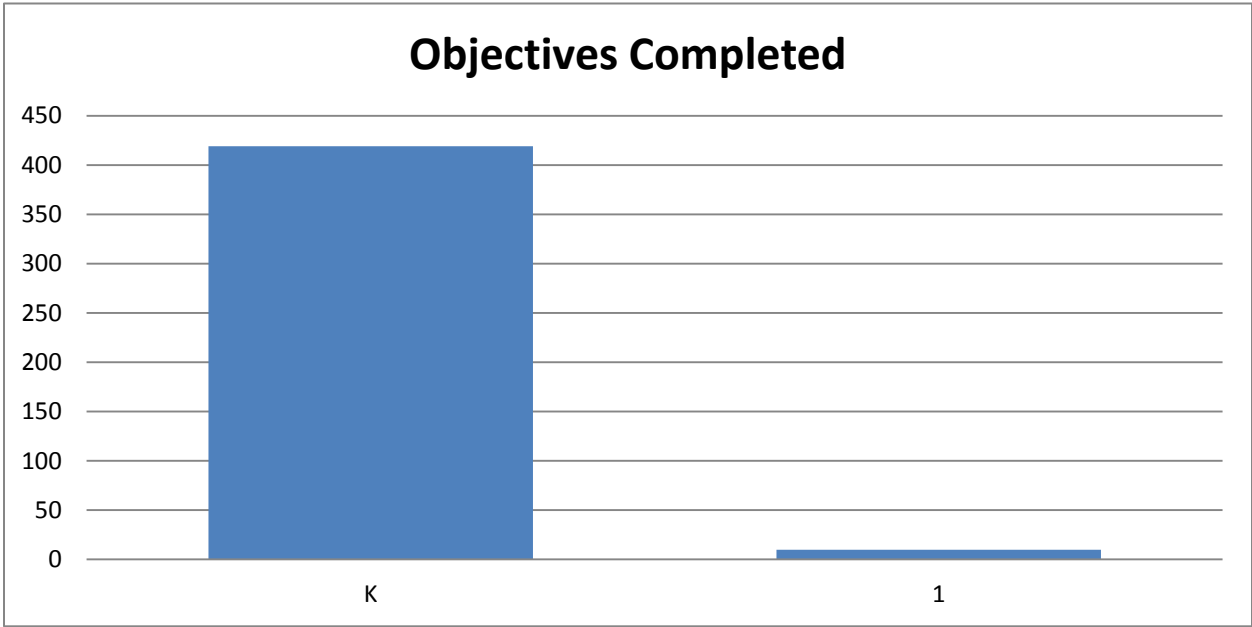

East Chicago Summer Program Results

June 9th – June 26th

Kindergarten

Total Number of Active Students	Total Hours Worked	Avg Time per Student
18	186	10.3 hours

Grade 1

Total Number of Active Students	Total Hours Worked	Avg Time per Student
53	670	12.6 hours