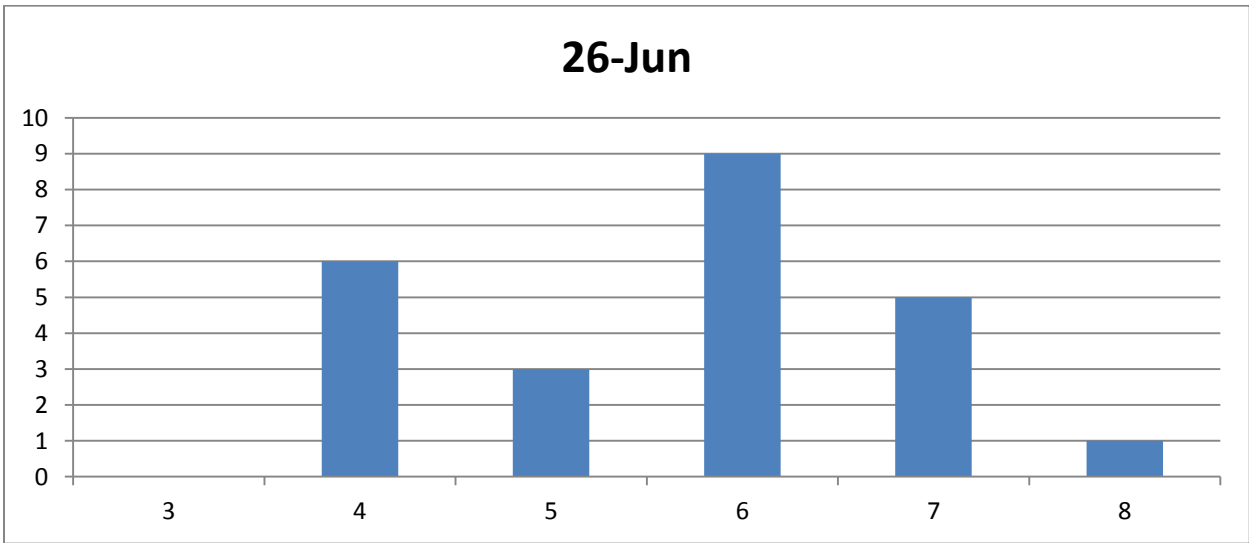

Grade 8

Total Number of Active Students	Average Objectives Completed	Avg Pre Test	Avg Post Test	Avg Gain	Total Hours Worked	Avg Time per Student
18	68	61.70%	90.37%	28.39%	311	17.3 hours

Level	9-Jun	26-Jun
3	5	0
4	5	6
5	9	3
6	2	9
7	2	5
8	1	1