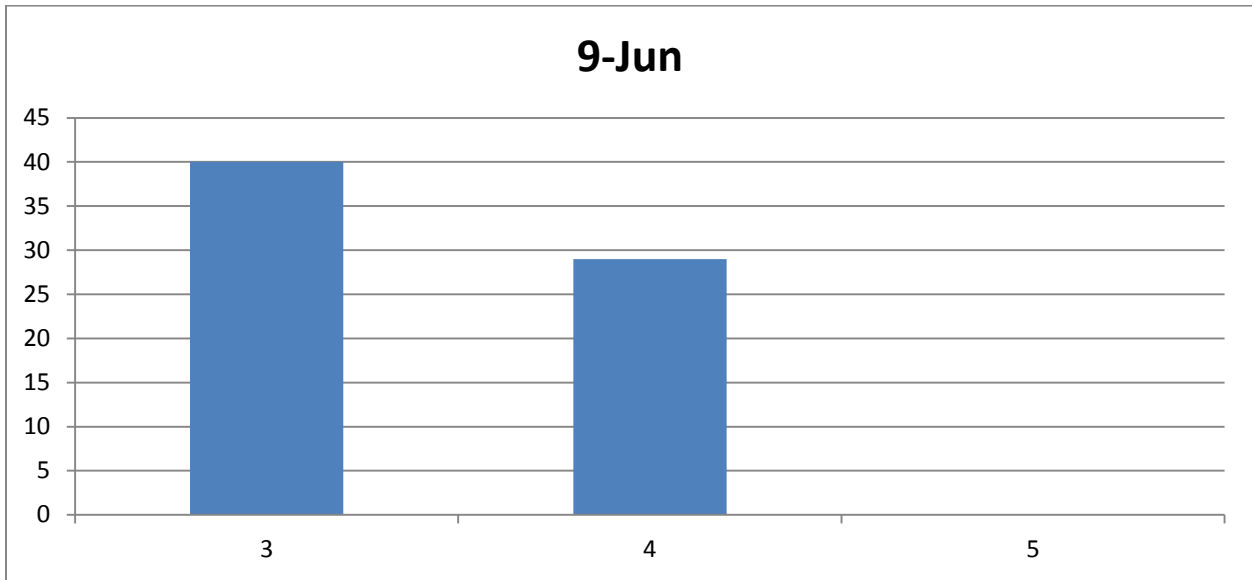

Grade 4

Total Number of Active Students	Average Objectives Completed	Avg Pre Test	Avg Post Test	Avg Gain	Total Hours Worked	Avg Time per Student
62	55	62.68%	89.56%	26.15%	1037	17.7 hours

Level	9-Jun	26-Jun
3	40	10
4	29	36
5	0	22